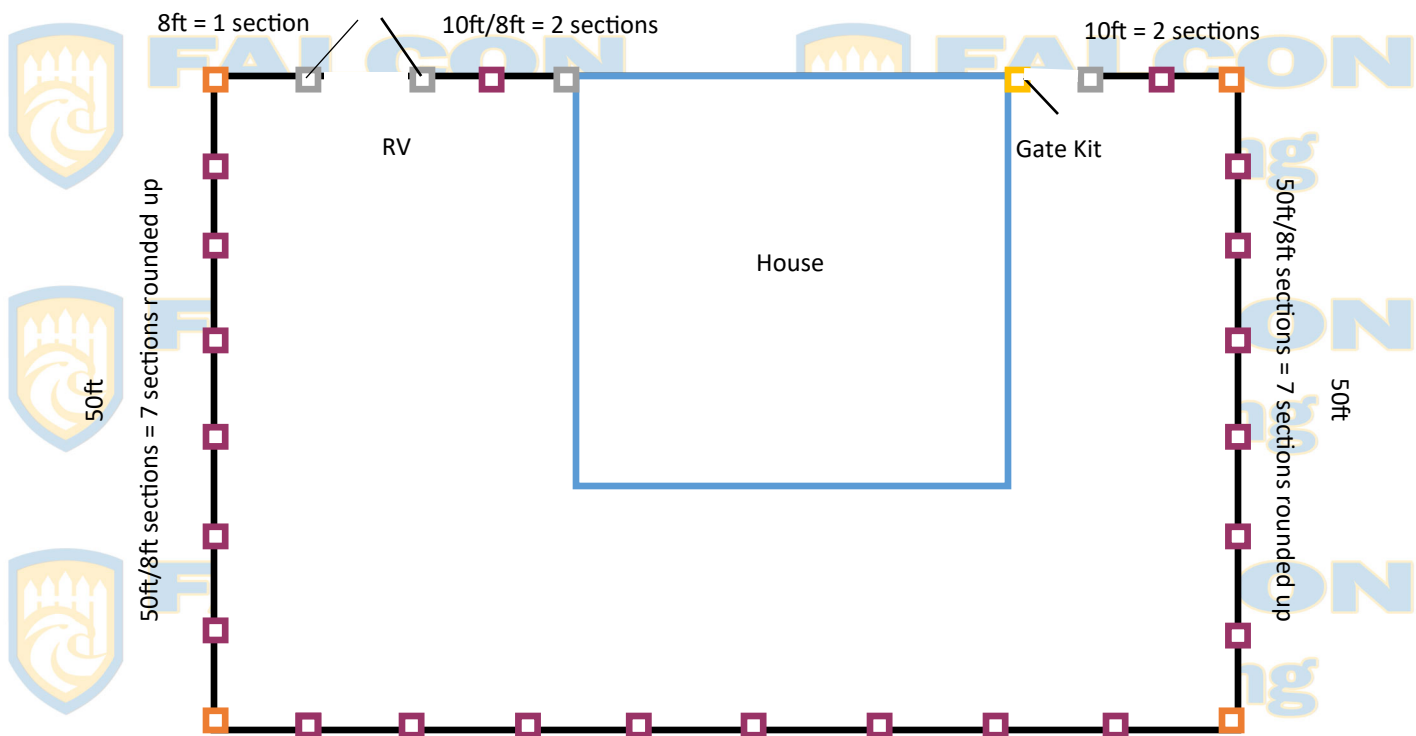

www.falconfencing.ca

FALCON Fencing

FALCON Fencing

Rough Sketch Example

- Post Type
- Line 22
 - Corner 4
 - End 4
 - Blank 1

70ft
70ft/8ft section = 9 sections rounded up

FALCON Fencing

TYPES OF POSTS

End Post Corner Post Tee Post Blank Post

Sections of fence = $9+7+7+2+2+1 = 28$

Gate Kit = 1

RV Gate Kit = 1

Gate Inserts = 4

FALCON Fencing

FALCON Fencing

FALCON Fencing