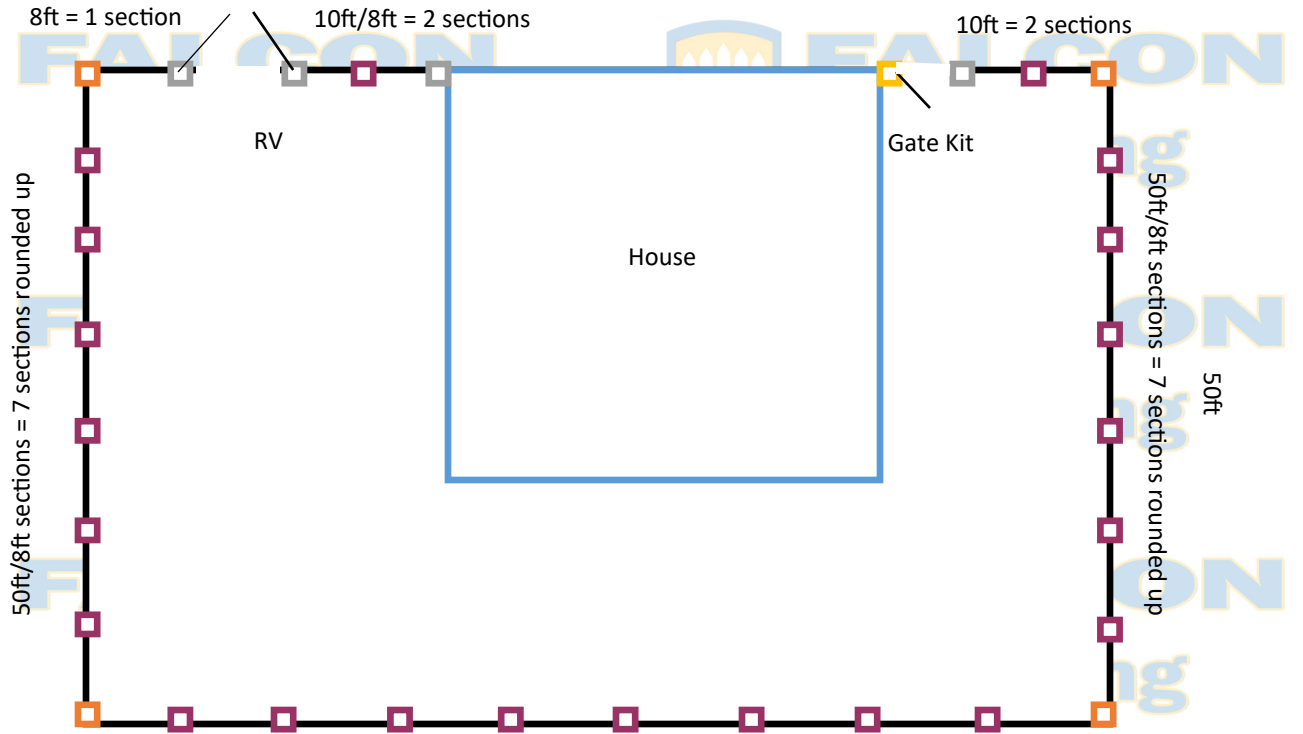

FALCON Fencing

FALCON Fencing

Rough Sketch Example

Post Type

-  Line 22
-  Corner 4
-  End 4
-  Blank 1

Sections of fence = $9+7+7+2+2+1 = 28$

Gate Kit = 1

RV Gate Kit = 1